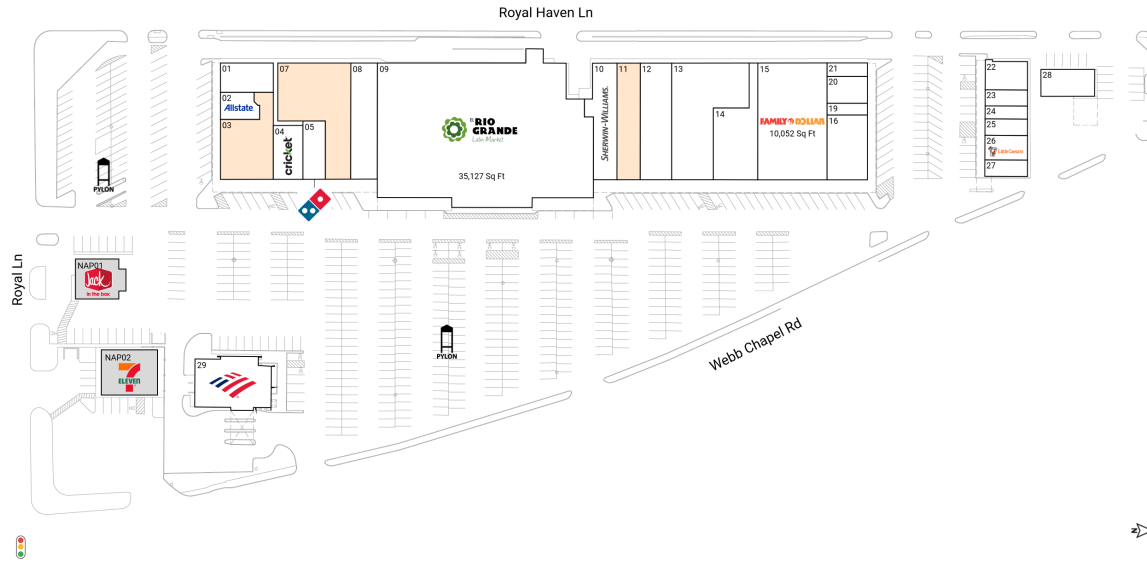

Dallas County Dallas-Fort Worth-Arlington, TX 108,545 Sq Ft

32.8966, -96.8716

Available Spaces

03	4,323 Sq Ft	360°	11	3,380 Sq Ft	360°
07	6,667 Sq Ft	360°			

Current Tenants

Space size listed in square feet

01	American Tax Service	1,904
02	Allstate Insurance	1,318
04	Cricket Wireless	1,980
05	Domino's Pizza	1,625
08	Crispy Chicken and Rice	3,856
09	El Rio Grande	35,127
10	Sherwin-Williams	3,660
12	A to Z Dollar Store	4,550
13	Lavanderia Royal Coin Laundry	7,918
14	Christina's Tacareia	3,850
15	Family Dollar	10,052
16	Avion Dental	3,290
19	Herbalife	585
20	The Cut Above	1,350
21	Faded Times Barber Shop	675
22	Voodoo Ink Tattoo Studio	1,492
23	North Dallas Insurance Agency	844
24	Libreria Catolica Y Articulos	685
25	Smartfone	860
26	Little Caesars	1,290
27	CoCo Donut	868
28	Inspections Only	1,788
29	Bank of America	4,608
NAP01	Jack in the Box	0
NAP02	7-Eleven	0